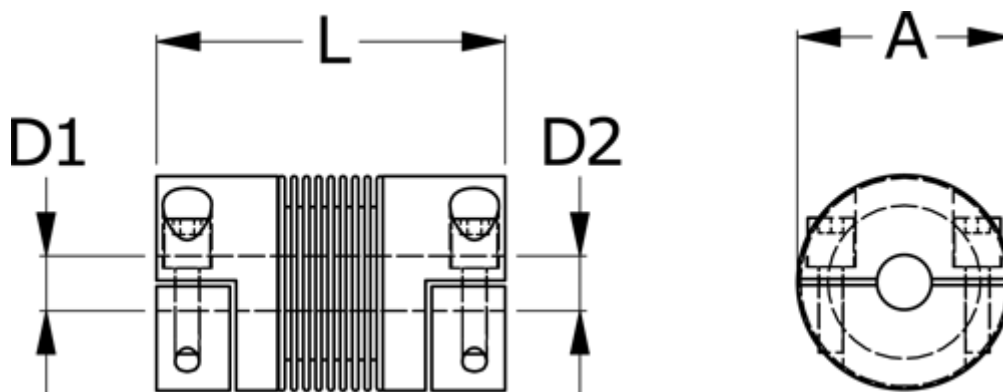

# Data Sheet

Article number: 33304H00300692025

Description: Bellow coupling type 4H size30  
Length 69 mm, bore 20/25 mm

## Measures

|                      |      |
|----------------------|------|
| A                    | = 56 |
| D1                   | = 20 |
| D2                   | = 25 |
| L                    | = 69 |
| Nom. torque NM (Tkn) | = 30 |